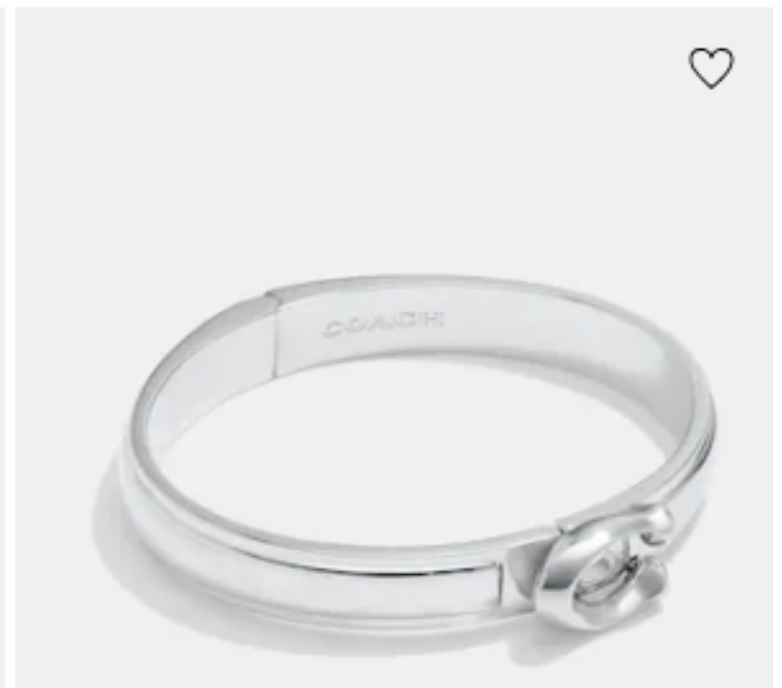

Bandit Crossbody

\$350

★★★★★ (41)

C202 High Top Sneaker

\$275

★★★★★ (23)

ALMOST GONE

Geometric Square Sunglasses

\$196

Sterling Silver Quilted Hangtag Long
Pendant Necklace
\$225

Jess Loafer
\$225

○ ● ● ● ●

Tabby Ring
\$85

Tabby Hinged Bangle
\$125

Card Case With Pillow Quilting
\$95

Signature Hangtag Statement Earrings
\$125

TOP RATED ★

Rexy Enamel Hinged Bangle
\$95

Tabby Crossbody Wristlet
\$225

★★★★★ (47)

Tabby Hoop Earrings
\$125

Wrap Around Hangtag Keyhole Sunglasses
\$202

ONLINE EXCLUSIVE

Sterling Silver Shark Tooth Single Huggie Earring
\$75