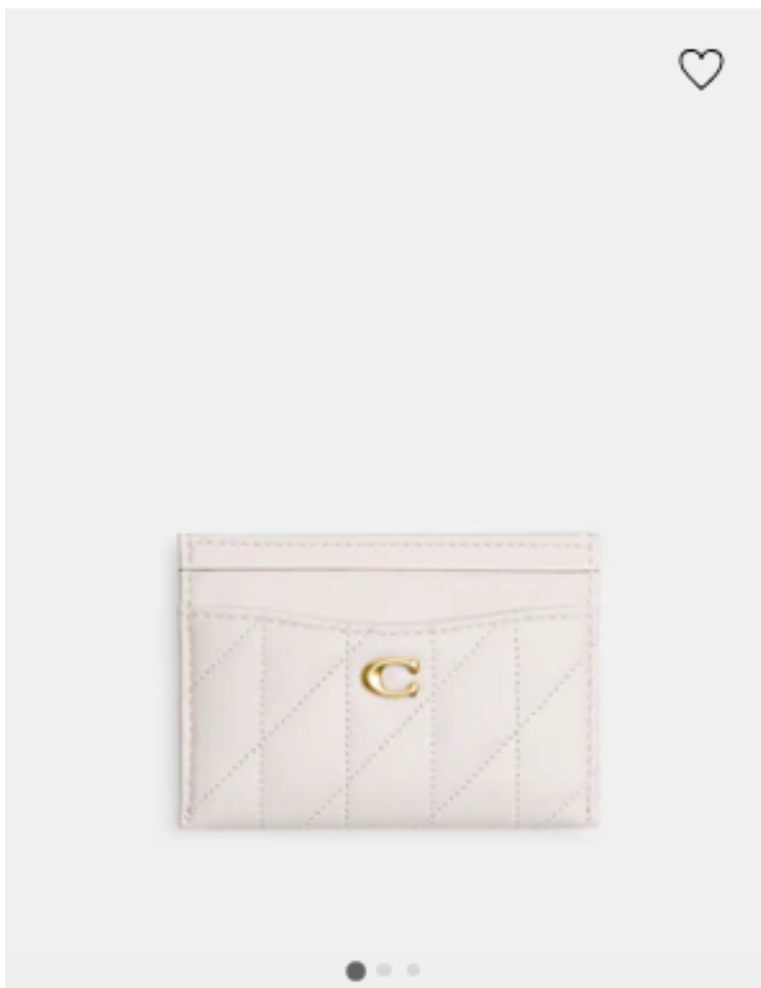

Bandit Crossbody

\$350

★★★★★ (41)

C202 High Top Sneaker

\$275

★★★★★ (23)

ALMOST GONE

Geometric Square Sunglasses

\$196

Sterling Silver Quilted Hangtag Long
Pendant Necklace
\$225

Jess Loafer
\$225

○ ● ● ● ●

Tabby Ring
\$85

Tabby Hinged Bangle
\$125

Card Case With Pillow Quilting
\$95

Signature Hangtag Statement Earrings
\$125

TOP RATED ★

Rexy Enamel Hinged Bangle
\$95

Tabby Crossbody Wristlet
\$225

★★★★★ (47)

Tabby Hoop Earrings
\$125

Wrap Around Hangtag Keyhole Sunglasses
\$202

ONLINE EXCLUSIVE

Sterling Silver Shark Tooth Single Huggie Earring
\$75