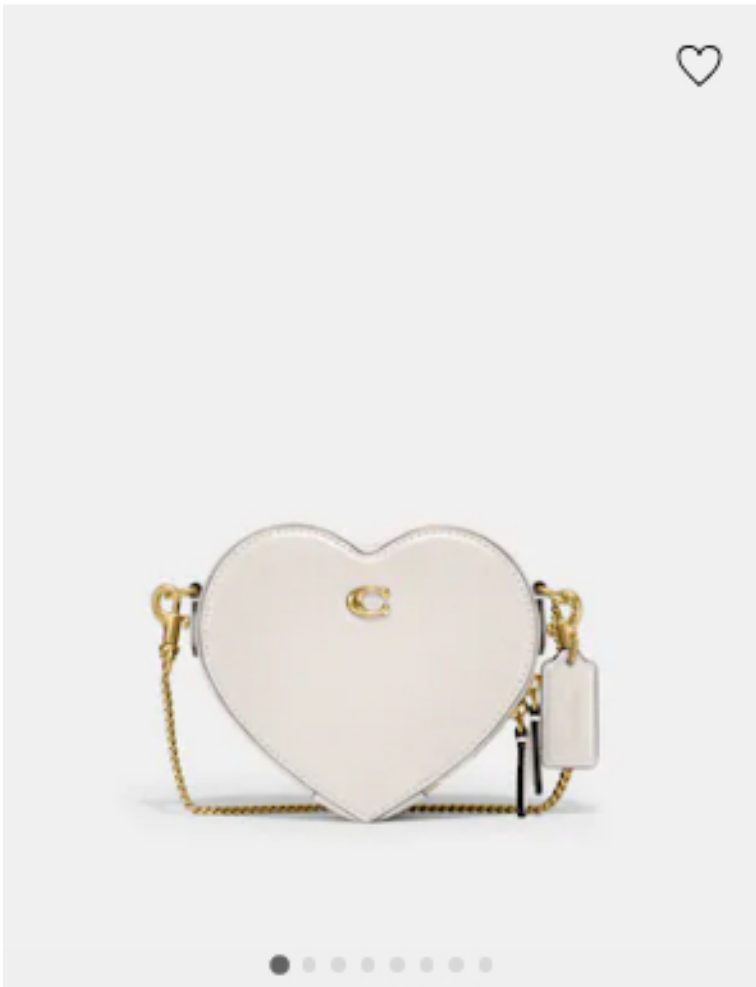

Penn Shoulder Bag
\$295

ONLINE EXCLUSIVE

Long Shearling Trench
\$2,600

Sweater With Braided Detail
\$595

Metallic Leather Mini Skirt
\$595

Heart Crossbody 14

\$150

★★★★★ (25)

Penn Shoulder Bag

\$295

Relaxed Wool Blazer

\$595

Long Shearling Trench

\$2,600

Sweater With Braided Detail
\$595

Metallic Leather Mini Skirt
\$595

Heart Crossbody 14
\$150

★★★★★ (25)

Relaxed Wool Blazer
\$595

ONLINE EXCLUSIVE

Apple Bag In Signature Leather
\$325

ONLINE EXCLUSIVE

Bias Dress With Ruffle Neckline
\$695

ONLINE EXCLUSIVE