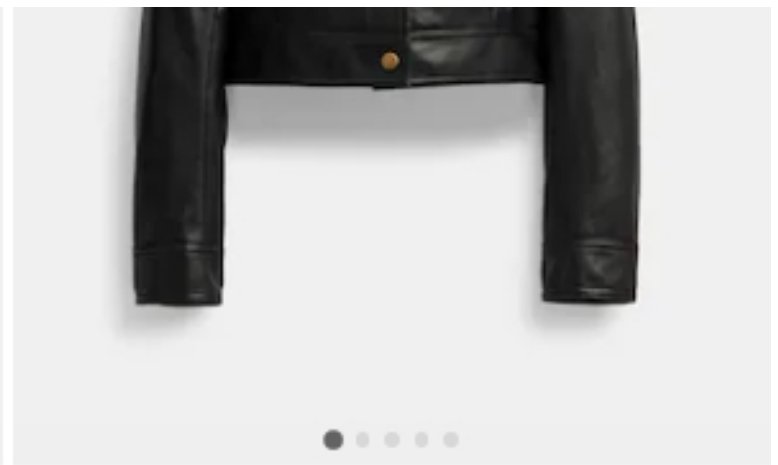

★★★★★ (1)

Long Leather Skirt
\$895

TOP RATED ★

Lip Bag In Signature Leather
\$325

Snap Front Shrunken Jacket
\$695
★★★★★ (28)

Heart Bag In Signature Leather
\$325

Signature Knit Turtleneck Dress
\$495

Moon Bag In Regenerative Leather
\$325

Shrunken Leather Jacket
\$995

Tabby Shoulder Bag 26

\$450

★★★★★ (367)

Rexy Bag In Signature Canvas

\$325

Mini Skirt

\$350