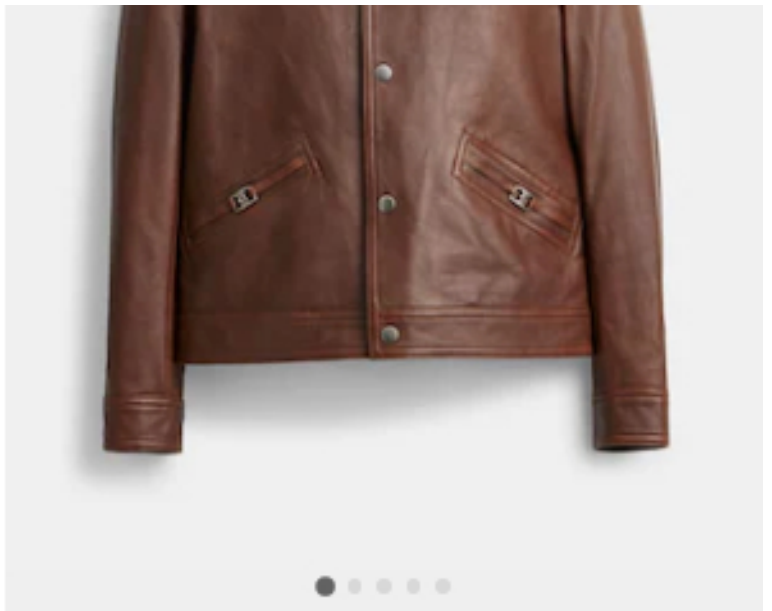

Biker Jacket
$895