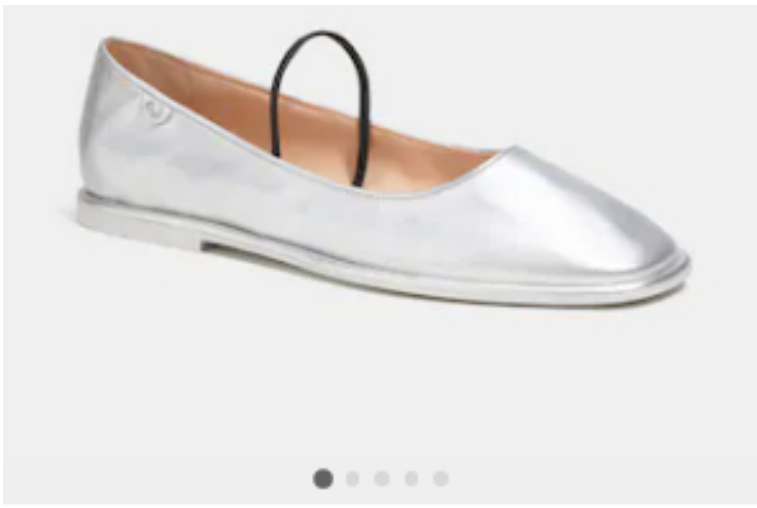

Emilia Mary Jane
$165