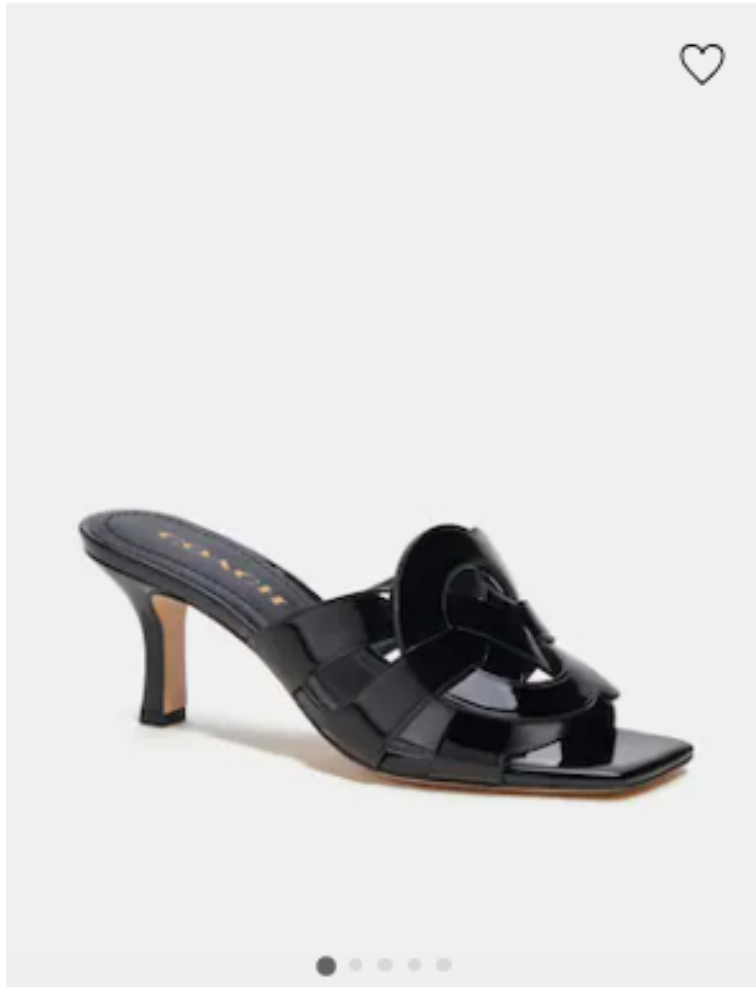

[SHOP ACCESSORIES](#)

[SHOP WALLETS](#)

[SHOP MEN'S BAGS](#)

[SHOP SHOES](#)

Horse And Carriage Crewneck Sweatshirt

\$250

★★★★★ (790)

Tabby Hinged Bangle

\$125

Leather Baseball Hat

\$175

★★★★★ (2)

Mini Iconic Charm Hoop Earrings

\$125

Signature Knit Bandeau Top
\$195

Pavé Tea Rose Necklace
\$165

ALMOST GONE

Pavé Tea Rose Chain Earrings
\$55

Tillie Sandal
\$195

★★★★★ (20)

Boucle Shrunken Jacket
\$595

Boucle Mini Skirt
\$395

Elliot Watch, 36 Mm

\$150

Bandit Crossbody

\$350

★★★★★ (41)

C202 High Top Sneaker

\$275

★★★★★ (23)

ALMOST GONE

Geometric Square Sunglasses