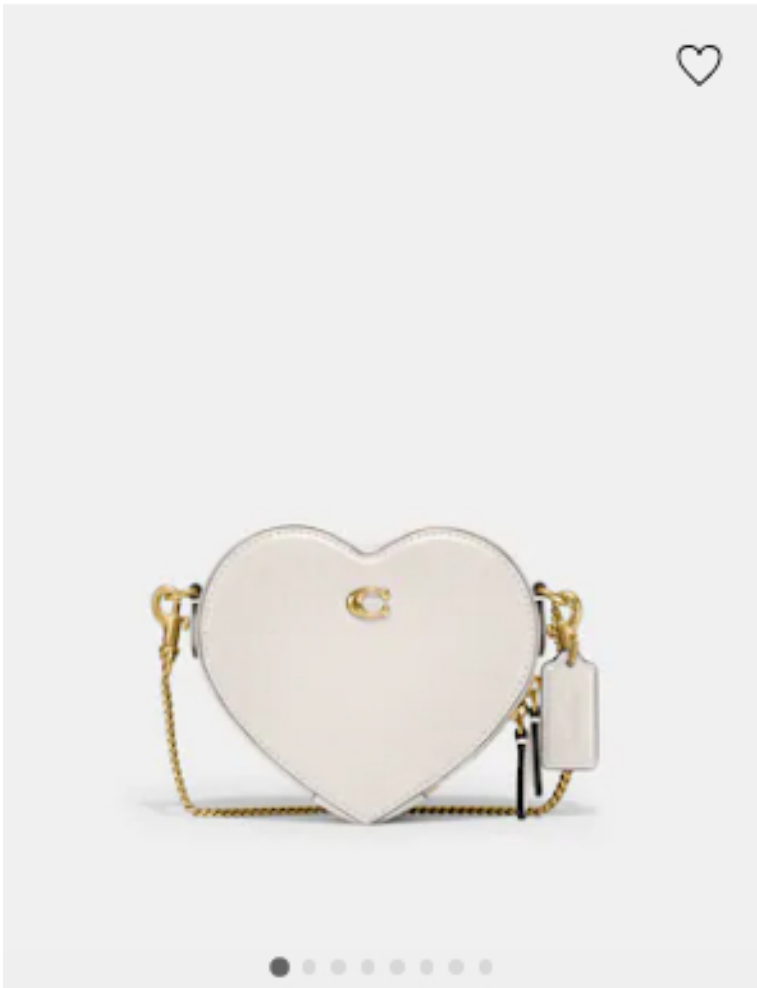

Tabby Crossbody Wristlet

\$275

★★★★★ (47)

Long Denim Skirt

\$350

COMING SOON

Shearling Collar Denim Jacket

\$650

ONLINE EXCLUSIVE

Nikola Hybrid Slingback
\$250

Metallic Leather Long Skirt
\$895

Metallic Shrunken Aviator
\$2,200

Denim Bootcut Jeans
\$395

Coach at your service.

SEE ALL GIFT SERVICES

Free Shipping
& Returns

Penn Shoulder Bag
\$295

ONLINE EXCLUSIVE

Long Shearling Trench
\$2,600

Sweater With Braided Detail
\$595

Metallic Leather Mini Skirt
\$595

Heart Crossbody 14

\$150

★★★★★ (25)

Penn Shoulder Bag

\$295

Relaxed Wool Blazer

\$595

Long Shearling Trench

\$2,600

Sweater With Braided Detail
\$595

Metallic Leather Mini Skirt
\$595