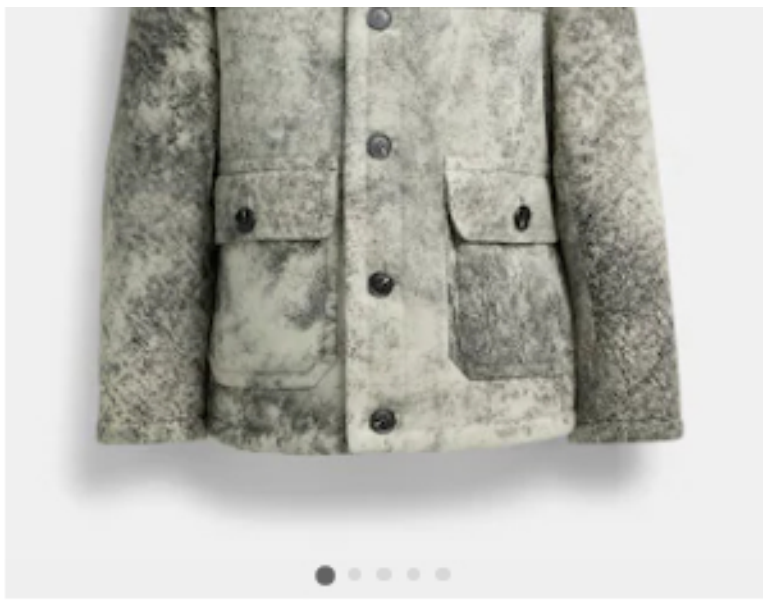

ONLINE EXCLUSIVE

Fish Bag In Signature Leather
\$325

V Neck Bias Dress
\$695

Banana Bag In Signature Leather
\$325

Spaghetti Strap Bias Dress
\$695

Tabby Shoulder Bag 20 In Signature
Leather
\$375

★★★★★ (1)