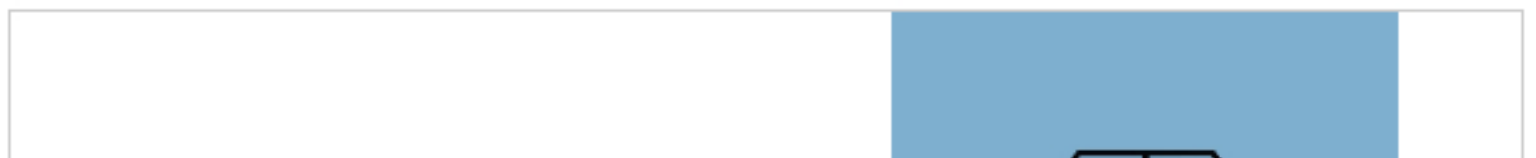

ONLINE EXCLUSIVE

Nikola Hybrid Slingback
\$250

Metallic Leather Long Skirt
\$895

Metallic Shrunken Aviator
\$2,200

Denim Bootcut Jeans
\$395

Coach at your service.

SEE ALL GIFT SERVICES

Free Shipping
& Returns