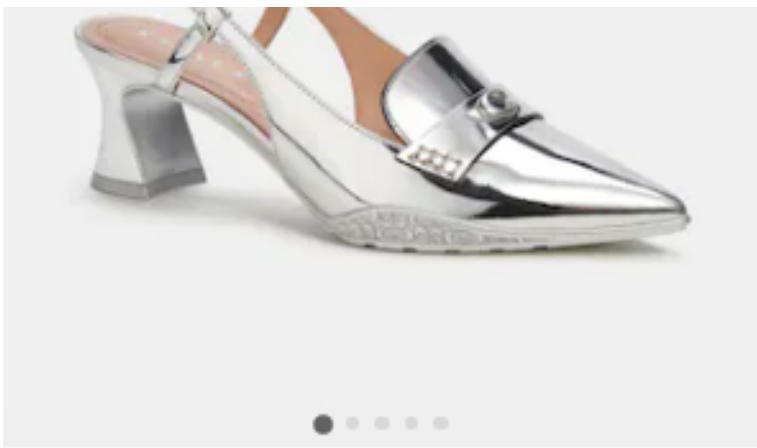

\$395

★★★★★ (1)

All Over Shearling Shrunken Aviator

\$1,900

Leah Loafer

\$225

★★★★★ (81)

TOP RATED ★

Tabby Crossbody Wristlet

\$275

★★★★★ (47)

Long Denim Skirt

\$350

COMING SOON

Shearling Collar Denim Jacket

\$650

ONLINE EXCLUSIVE

Nikola Hybrid Slingback
\$250

Metallic Leather Long Skirt
\$895

Metallic Shrunken Aviator
\$2,200

Denim Bootcut Jeans
\$395

Coach at your service.

SEE ALL GIFT SERVICES

Free Shipping
& Returns

Penn Shoulder Bag
\$295

ONLINE EXCLUSIVE

Long Shearling Trench
\$2,600

Sweater With Braided Detail
\$595

Metallic Leather Mini Skirt
\$595

Heart Crossbody 14

\$150

★★★★★ (25)