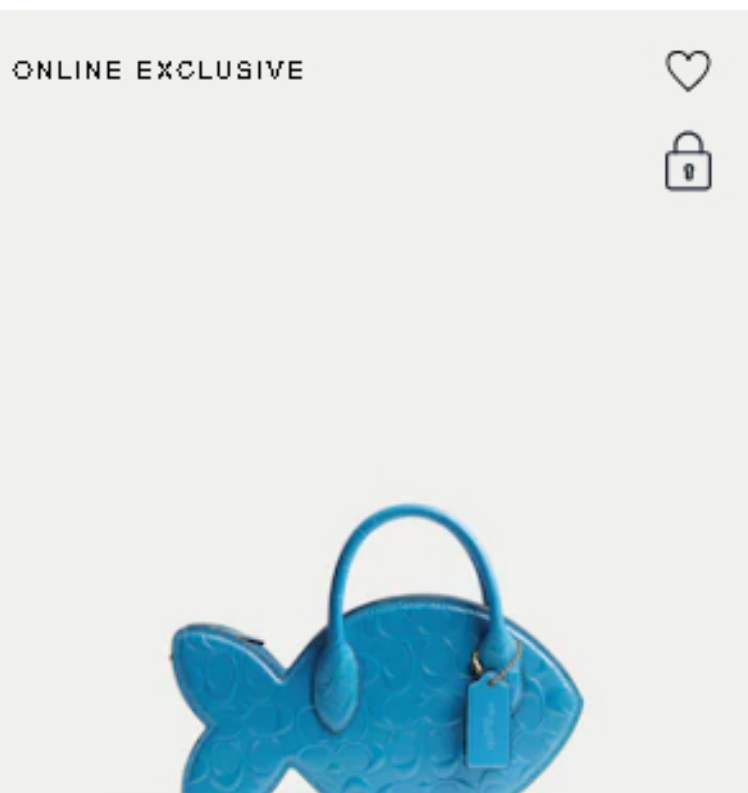

Penn Shoulder Bag

\$295

Relaxed Wool Blazer

\$595

Long Shearling Trench

\$2,600

Sweater With Braided Detail
\$595

Metallic Leather Mini Skirt
\$595

Heart Crossbody 14
\$150

★★★★★ (25)

Relaxed Wool Blazer
\$595

ONLINE EXCLUSIVE

Apple Bag In Signature Leather
\$325

ONLINE EXCLUSIVE

Bias Dress With Ruffle Neckline
\$695

ONLINE EXCLUSIVE

ONLINE EXCLUSIVE

Fish Bag In Signature Leather
\$325

V Neck Bias Dress
\$695

Banana Bag In Signature Leather
\$325

Spaghetti Strap Bias Dress
\$695

Tabby Shoulder Bag 20 In Signature
Leather
\$375

★★★★★ (1)