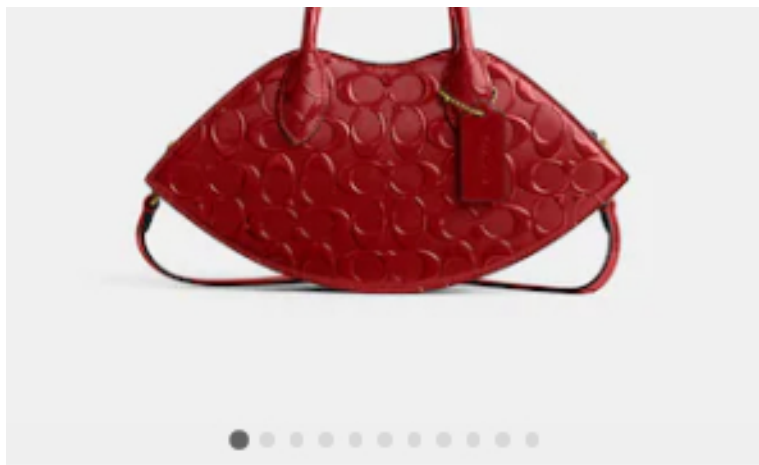

★★★★★ (1)

Long Leather Skirt
\$895

TOP RATED ★

Lip Bag In Signature Leather
\$325

Snap Front Shrunken Jacket
\$695
★★★★★ (28)

Heart Bag In Signature Leather
\$325

Signature Knit Turtleneck Dress
\$495

Moon Bag In Regenerative Leather
\$325

Shrunken Leather Jacket
\$995

Tabby Shoulder Bag 26

\$450

★★★★★ (367)

Rexy Bag In Signature Canvas

\$325

Mini Skirt

\$350