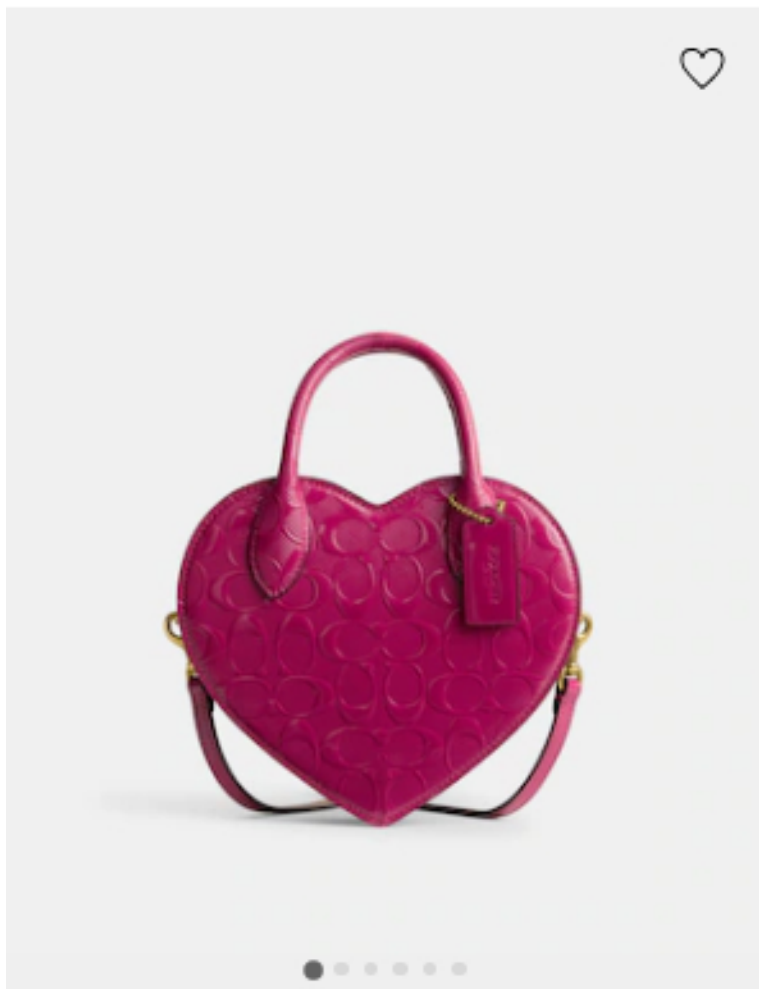

★★★★★ (1)

Long Leather Skirt
\$895

TOP RATED ★

Lip Bag In Signature Leather
\$325

Snap Front Shrunken Jacket
\$695
★★★★★ (28)

Heart Bag In Signature Leather
\$325

Signature Knit Turtleneck Dress
\$495

Moon Bag In Regenerative Leather
\$325

Shrunken Leather Jacket
\$995

Tabby Shoulder Bag 26

\$450

★★★★★ (367)

Rexy Bag In Signature Canvas

\$325

Mini Skirt

\$350