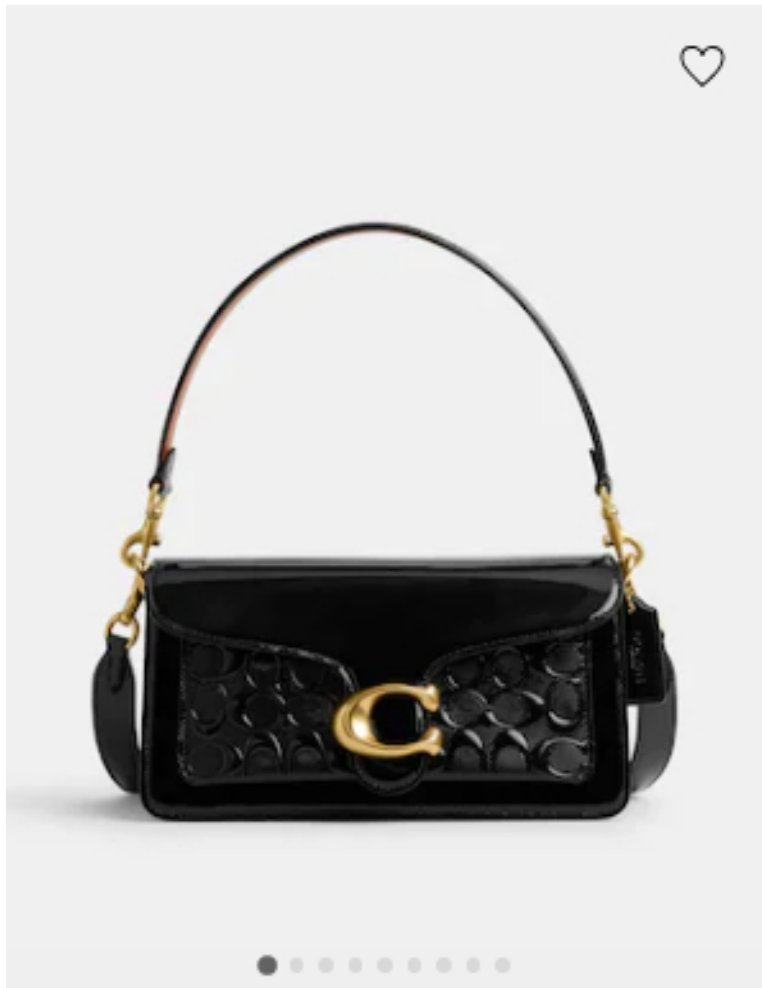

Double Breasted Leather Trench
\$1,800

TOP RATED ★

Sammy Top Handle 21

\$475

★★★★★ (6)

Nikola Hybrid Slingback

\$225

Tabby Shoulder Bag 26 In Signature Leather

\$475

★★★★★ (367)

Link Chain Strap

\$125

★★★★★ (473)

Card Case
\$95

Moto Jacket
\$1,250

★★★★★ (28)

\$250

Leah Loafer

\$195

★★★★★ (81)

Sammy Top Handle 21

\$315 - \$450 (Up to 30%)

★★★★★ (6)

Sterling Silver Bangle Bracelet