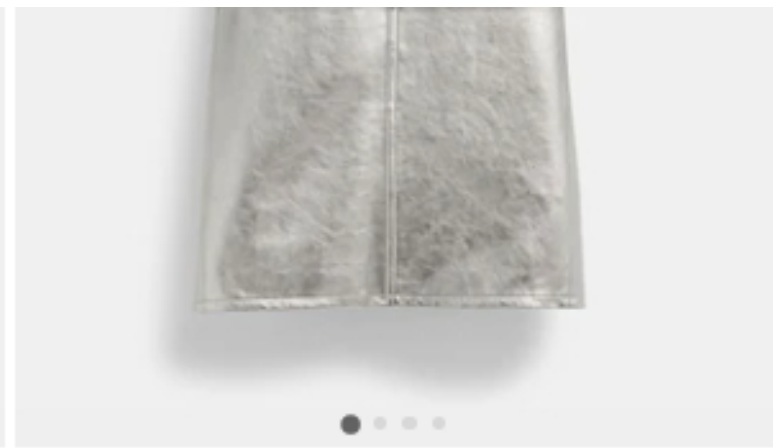

Metallic Leather Long Skirt
$895