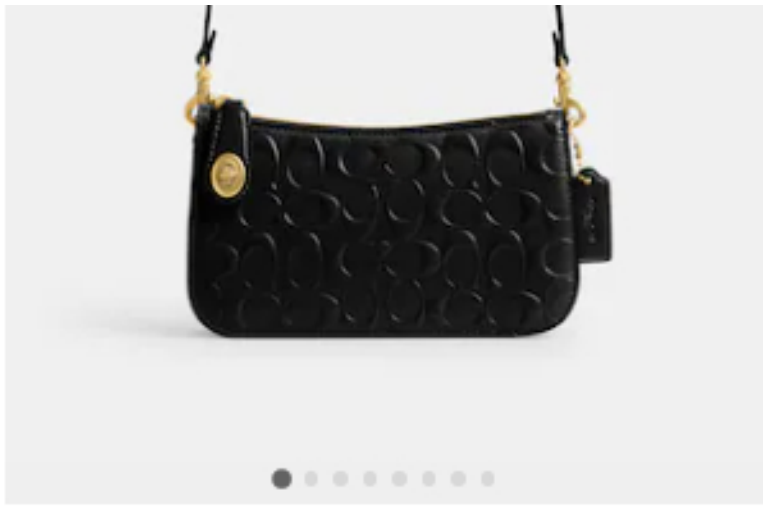

Shearling Coat
\$2,200

Penn Shoulder Bag In Signature Leather

\$250

Signature Hangtag Huggie Earrings

\$85

TOP RATED ★

Sammy Top Handle 21

\$495

★★★★★ (6)

Leather Blazer

\$795

Emilia Mary Jane
\$165

Penn Shoulder Bag In Signature Leather
\$250

Penn Shoulder Bag In Signature Leather
\$250

Patent Leather Jacket
\$1,100

Tabby Shoulder Bag 20 In Signature
Leather
\$375

★★★★★ (1)

Long Leather Skirt
\$895

TOP RATED ★

Lip Bag In Signature Leather
\$325

Snap Front Shrunken Jacket
\$695
★★★★★ (28)

Heart Bag In Signature Leather
\$325

Signature Knit Turtleneck Dress
\$495

Moon Bag In Regenerative Leather
\$325