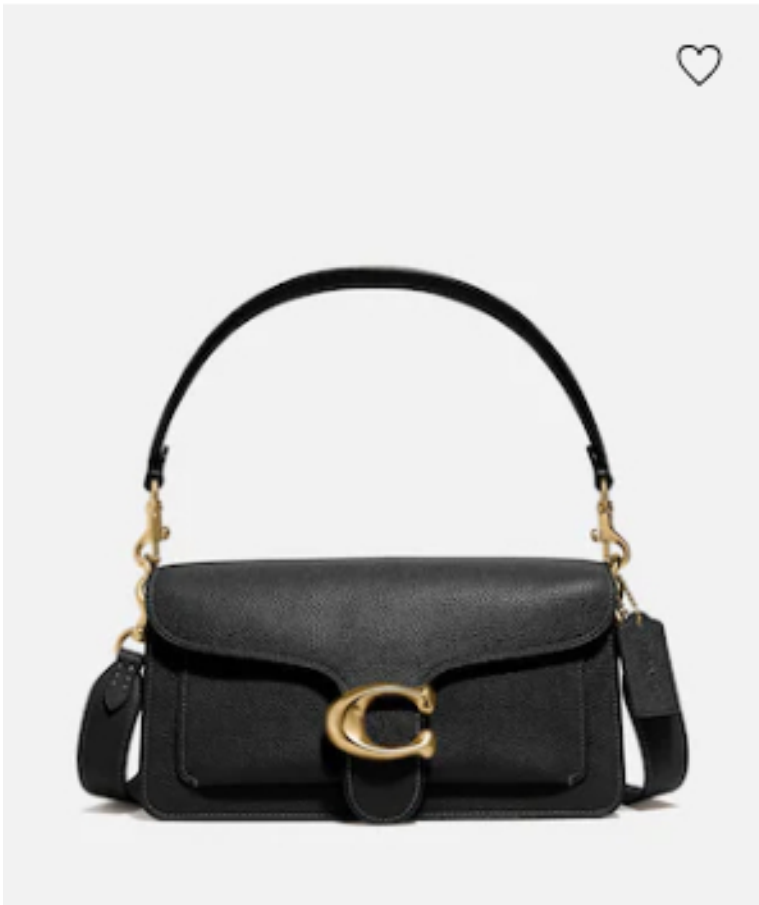

★★★★★ (1)

Long Leather Skirt
\$895

TOP RATED ★

Lip Bag In Signature Leather
\$325

Snap Front Shrunken Jacket
\$695
★★★★★ (28)

Heart Bag In Signature Leather
\$325

Signature Knit Turtleneck Dress
\$495

Moon Bag In Regenerative Leather
\$325

Shrunken Leather Jacket
\$995

Tabby Shoulder Bag 26

\$450

★★★★★ (367)

Rexy Bag In Signature Canvas

\$325

Mini Skirt

\$350