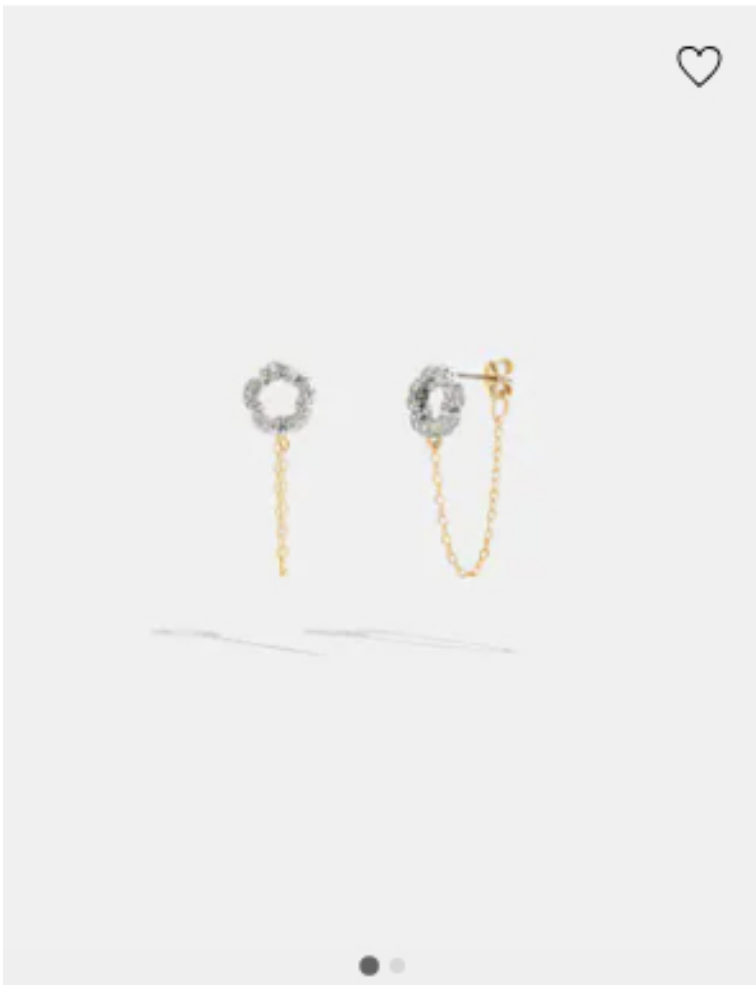

[SHOP ACCESSORIES](#)

[SHOP WALLETS](#)

[SHOP MEN'S BAGS](#)

[SHOP SHOES](#)

Horse And Carriage Crewneck Sweatshirt

\$250

★★★★★ (790)

Tabby Hinged Bangle

\$125

Leather Baseball Hat

\$175

★★★★★ (2)

Mini Iconic Charm Hoop Earrings

\$125

Signature Knit Bandeau Top
\$195

Pavé Tea Rose Necklace
\$165

ALMOST GONE

Pavé Tea Rose Chain Earrings
\$55

Tillie Sandal
\$195

★★★★★ (20)

Boucle Shrunken Jacket
\$595

Boucle Mini Skirt
\$395

Elliot Watch, 36 Mm

\$150

Bandit Crossbody

\$350

★★★★★ (41)

C202 High Top Sneaker

\$275

★★★★★ (23)

ALMOST GONE

Geometric Square Sunglasses