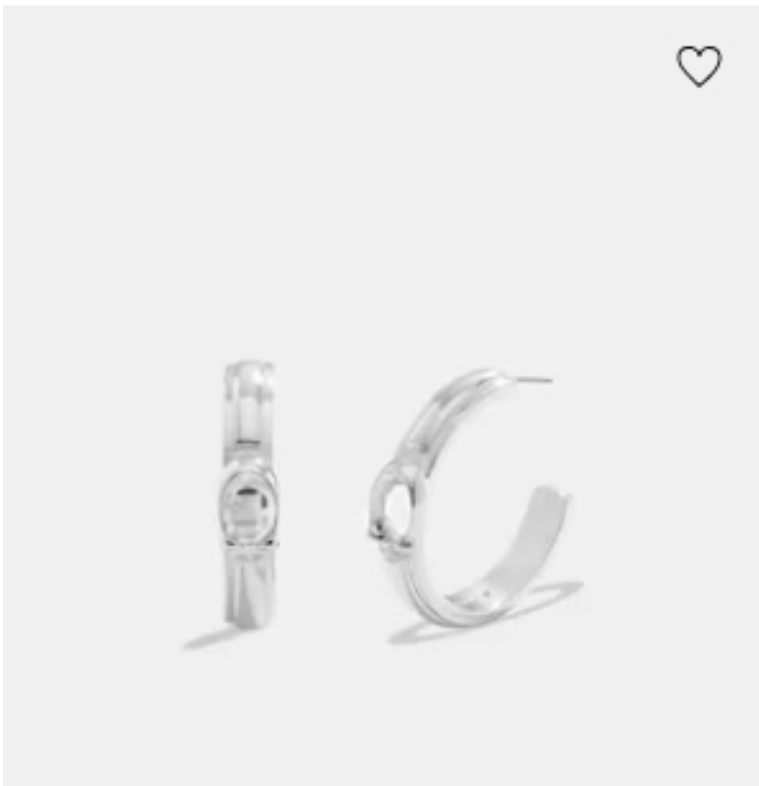

\$196

Sterling Silver Quilted Hangtag Long
Pendant Necklace
\$225

Jess Loafer
\$225

○ ● ● ● ●

Tabby Ring
\$85

Tabby Hinged Bangle
\$125

Card Case With Pillow Quilting
\$95

Signature Hangtag Statement Earrings
\$125

TOP RATED ★

Rexy Enamel Hinged Bangle
\$95

Tabby Crossbody Wristlet
\$225

★★★★★ (47)

Tabby Hoop Earrings
\$125

Wrap Around Hangtag Keyhole Sunglasses
\$202

ONLINE EXCLUSIVE

Sterling Silver Shark Tooth Single Huggie Earring
\$75

Coach New York T Shirt
\$125

Tabby Chain Clutch

\$295

★★★★★ (107)

14 K Gold Remy Single Stud Earring

\$125

Rogue Top Handle 12 In Colorblock

\$250

★★★★★ (3)

ONLINE EXCLUSIVE

Zip Front Shearling Aviator

\$2,400

14 K Gold Heart Pendant Necklace

\$450

You are signing up to receive Coach emails. You can withdraw your consent at any time.

Read our [Privacy Policy](#) or [Contact Us](#) for more details.