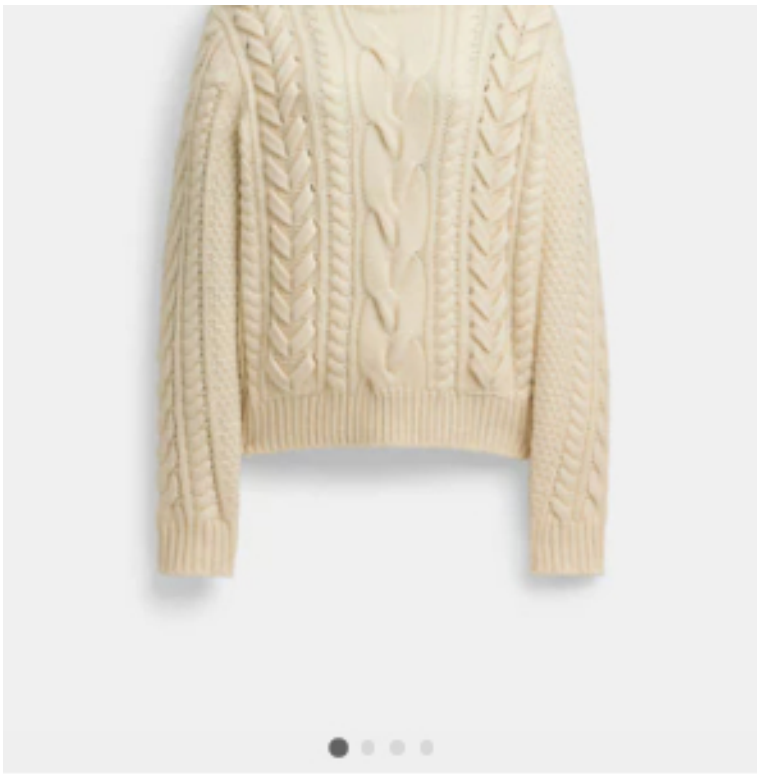

Tabby Crossbody Wristlet

\$275

★★★★★ (47)

Long Denim Skirt

\$350

COMING SOON

Shearling Collar Denim Jacket

\$650

ONLINE EXCLUSIVE

Nikola Hybrid Slingback
\$250

Metallic Leather Long Skirt
\$895

Metallic Shrunken Aviator
\$2,200

Denim Bootcut Jeans
\$395

Coach at your service.

SEE ALL GIFT SERVICES

Free Shipping
& Returns

Penn Shoulder Bag
\$295

ONLINE EXCLUSIVE

Long Shearling Trench
\$2,600

Sweater With Braided Detail
\$595

Metallic Leather Mini Skirt
\$595

Heart Crossbody 14

\$150

★★★★★ (25)