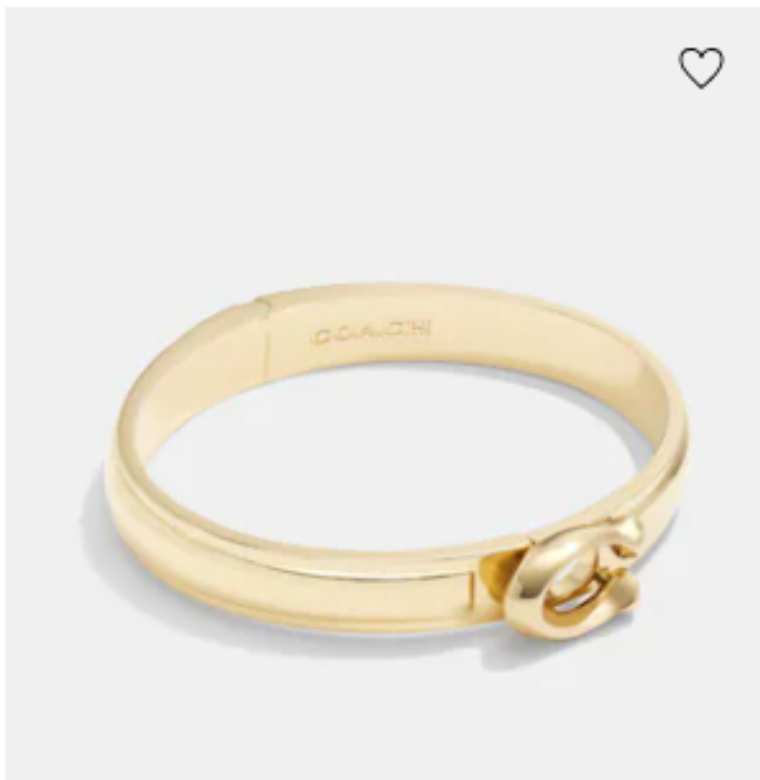

\$250

Leah Loafer

\$195

★★★★★ (81)

Sammy Top Handle 21

\$315 - \$450 (Up to 30%)

★★★★★ (6)

Sterling Silver Bangle Bracelet

\$75

Tabby Shoulder Bag 26

\$450

★★★★★ (367)

14 K Gold Remy Pendant Necklace

\$450

Want more Coach? We've got you.

[SHOP BAGS](#)

[SHOP ACCESSORIES](#)

[SHOP WALLETS](#)

[SHOP MEN'S BAGS](#)

[SHOP SHOES](#)

Horse And Carriage Crewneck Sweatshirt

\$250

★★★★★ (790)

Tabby Hinged Bangle

\$125

Leather Baseball Hat

\$175

★★★★★ (2)

Mini Iconic Charm Hoop Earrings

\$125

Signature Knit Bandeau Top
\$195

Pavé Tea Rose Necklace
\$165