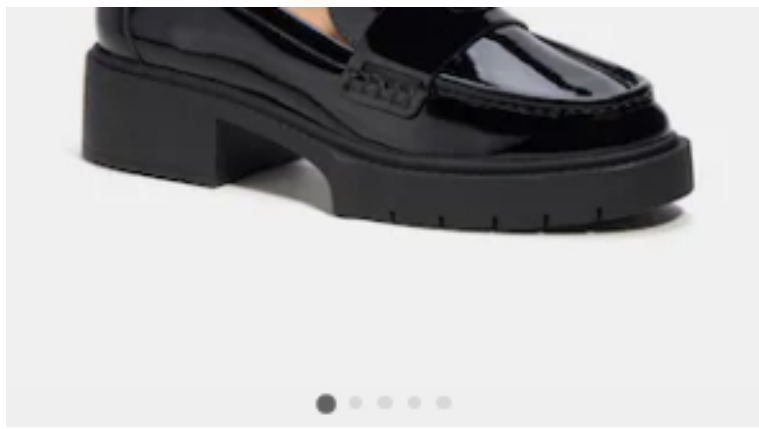

C202 High Top Sneaker

\$275

★★★★☆ (23)

Leather Bucket Hat

\$175

Coach | Dc Superman Oversized Sweater

\$475

Sporty Cropped Polo

\$250

Leah Loafer

\$195

★★★★★ (81)

Sammy Top Handle 21

\$315 - \$450 (Up to 30%)

★★★★★ (6)

Sterling Silver Bangle Bracelet