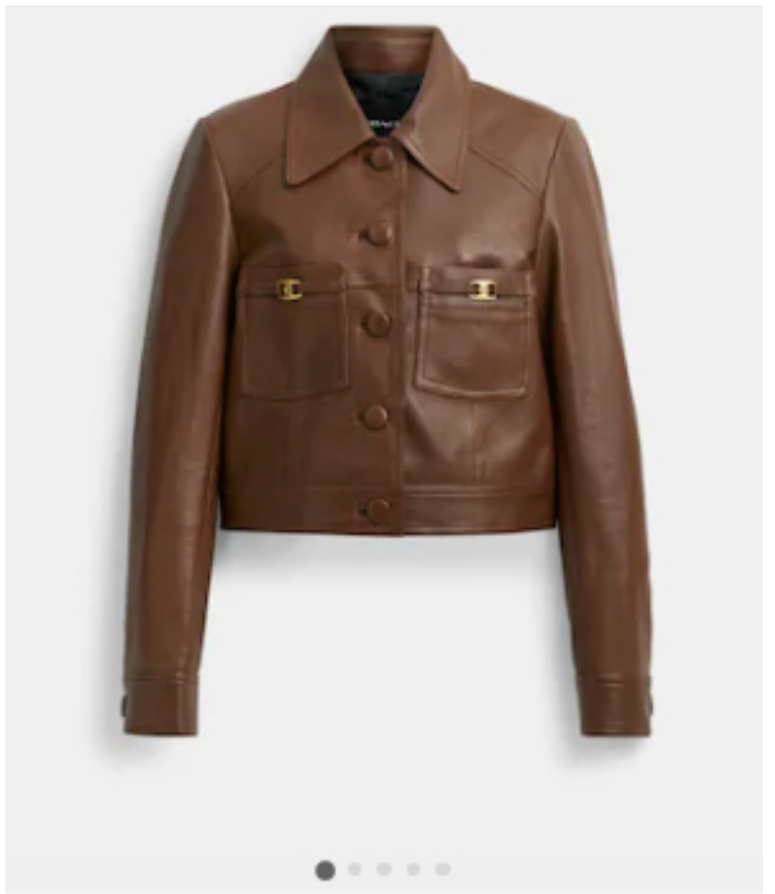

★★★★★ (1)

Long Leather Skirt
\$895

TOP RATED ★

Lip Bag In Signature Leather
\$325

Snap Front Shrunken Jacket
\$695
★★★★★ (28)

Heart Bag In Signature Leather
\$325

Signature Knit Turtleneck Dress
\$495

Moon Bag In Regenerative Leather
\$325