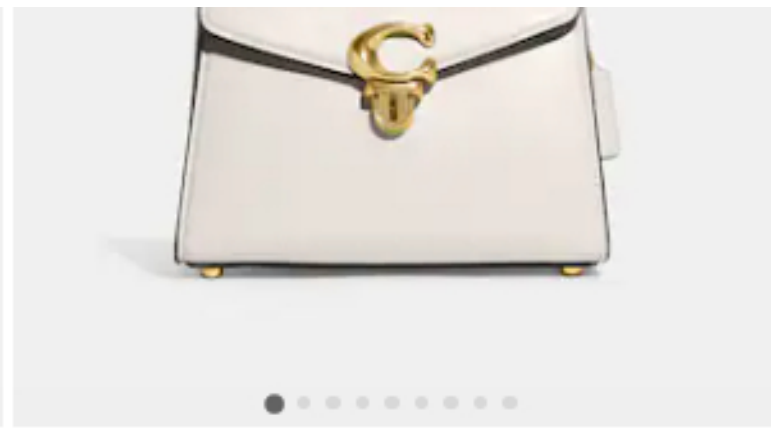

\$250

Leah Loafer

\$195

★★★★★ (81)

Sammy Top Handle 21

\$315 - \$450 (Up to 30%)

★★★★★ (6)

Sterling Silver Bangle Bracelet

\$225

Signature Knit Cropped Turtleneck

\$295

ONLINE EXCLUSIVE

Laurence Sandal

\$250

★★★★★ (15)

Padlock Enamel Ring