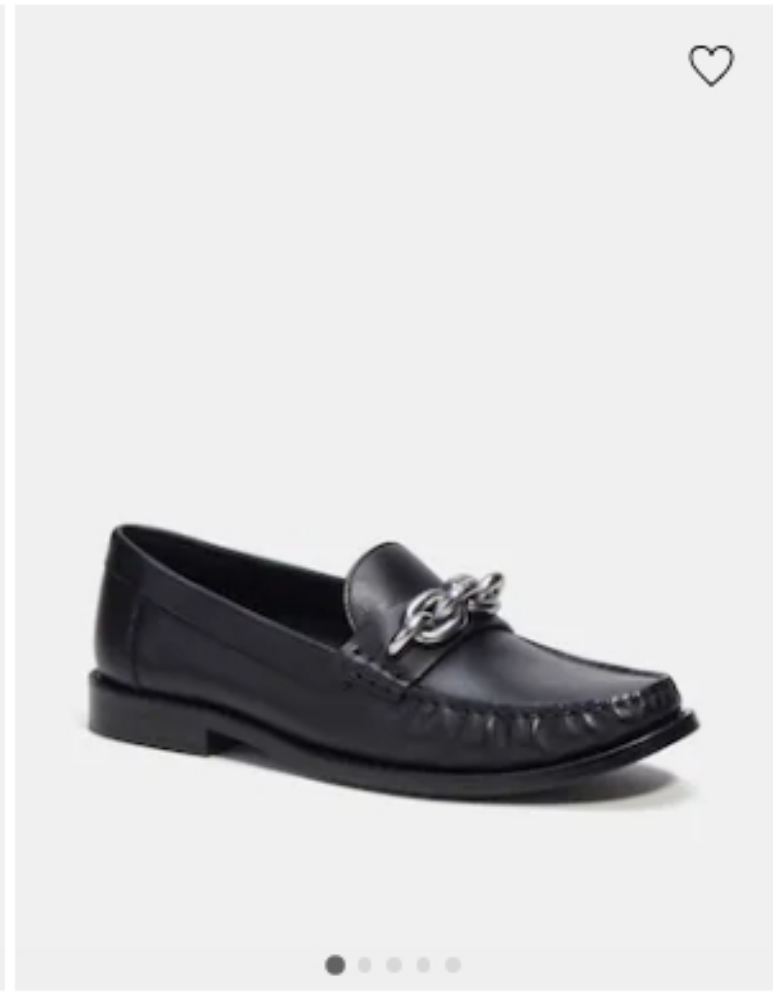

Bandit Crossbody

\$350

★★★★★ (41)

C202 High Top Sneaker

\$275

★★★★★ (23)

ALMOST GONE

Geometric Square Sunglasses

\$196

Sterling Silver Quilted Hangtag Long
Pendant Necklace
\$225

Jess Loafer
\$225

○ ● ● ● ●

Tabby Ring
\$85

Tabby Hinged Bangle
\$125

Card Case With Pillow Quilting
\$95

Signature Hangtag Statement Earrings
\$125

TOP RATED ★

Rexy Enamel Hinged Bangle
\$95

Tabby Crossbody Wristlet
\$225

★★★★★ (47)

Tabby Hoop Earrings
\$125

Wrap Around Hangtag Keyhole Sunglasses
\$202

ONLINE EXCLUSIVE

Sterling Silver Shark Tooth Single Huggie Earring
\$75